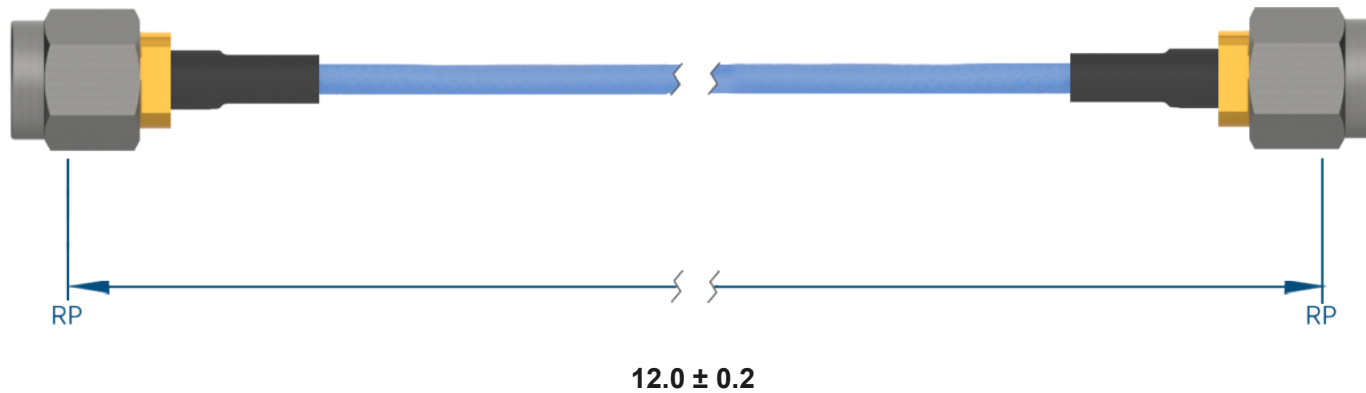

PRODUCT DATA DRAWING

**MATERIAL**

CONNECTORS: SMA Straight Male (SF2906-6002)
 SMA Straight Male (SF2906-6002)

CABLE: Ø.085 Flexible Coax

SHRINK TUBING: M23053/5

PERFORMANCE

IMPEDANCE: 50 Ohms

FREQ. RANGE: DC to 18 GHz

VSWR: 1.3:1 Max, DC to 18.0 GHz
 1.5:1 Max, 18.0 + GHz

INSERTION LOSS: 1.30 dB Max

NOTES

1. See individual data drawings for connector specifications
2. Dimensions shown are in inches

TITLE:

SMA Straight Male to SMA Straight Male 12" Cable
 Assembly for Ø.085 Flexible Coax